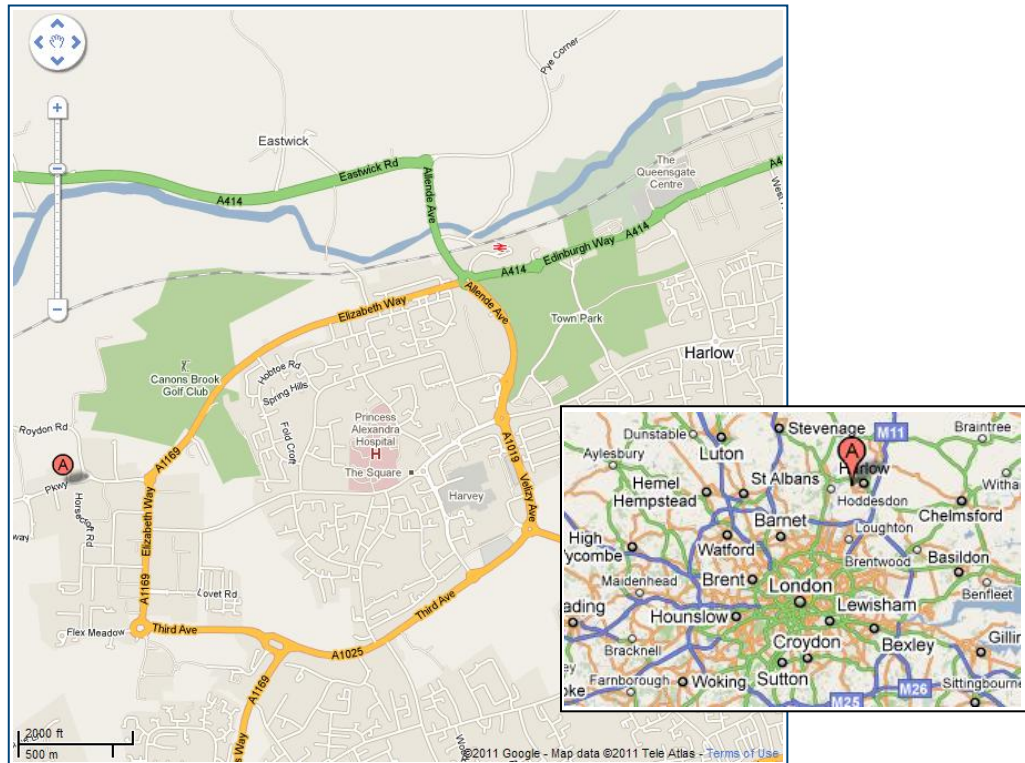

Bureau Veritas UK Ltd – Harlow Office

Langlands House
Harlow Business Park
130 Sandringham Avenue
Harlow
Essex
CM19 5QA

BY RAIL:

Harlow Town railway station: 2 miles from Harlow office

London's Liverpool Street railway station: 35 minute journey to Harlow Town BR

LOCAL TAXI:

ACE Cars (Harlow) 01279 443371

Checker Cars (Stansted Airport) 0800 747737

BY CAR:

M11 Junction 7: 5 Miles from Harlow Office

M25 Junction 27: 10 Miles from Harlow Office

PARKING

Ample Car parking on site.