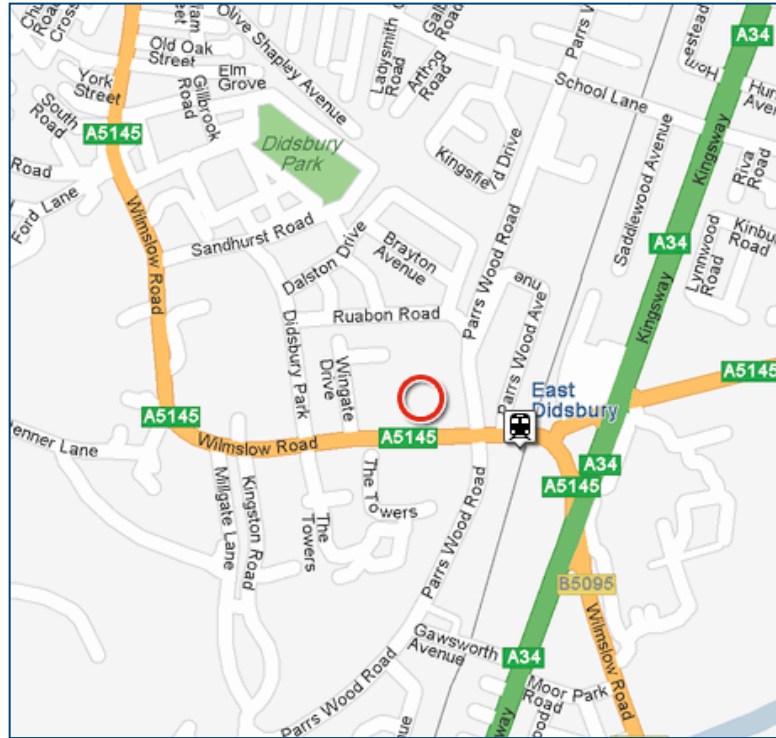

Bureau Veritas UK Ltd – Parklands, Manchester Office

Parklands
825a Wilmslow Road
Didsbury
Manchester
M20 2RE

BY METRO

Dane Road: 4 miles drive to Parklands

BY RAIL:

East Didsbury railway station: 2 minute walk to Parklands

Stockport railway station: 15 minutes drive (£8.00 in a taxi)

LOCAL TAXI Kingsway Cars: 0161 442 2020
Metro Cars: 0161 480 8000

BY CAR:

From the South: M6 J9/ M56 Exit at J1 onto the A34 Kingsway. After 1 mile turn left into Wilmslow Rd (A5145). Parklands is on the right hand side.

Form the North: M6 J29/ M61 J1/ M60 W & S Exit at J2. Follow A560 towards Cheadle for 1.5 miles. Turn right onto the B5095 and after a mile turn right at the A34 Kingsway. Take the first left into Wilmslow Rd (A5145). Parklands is on the right hand side.